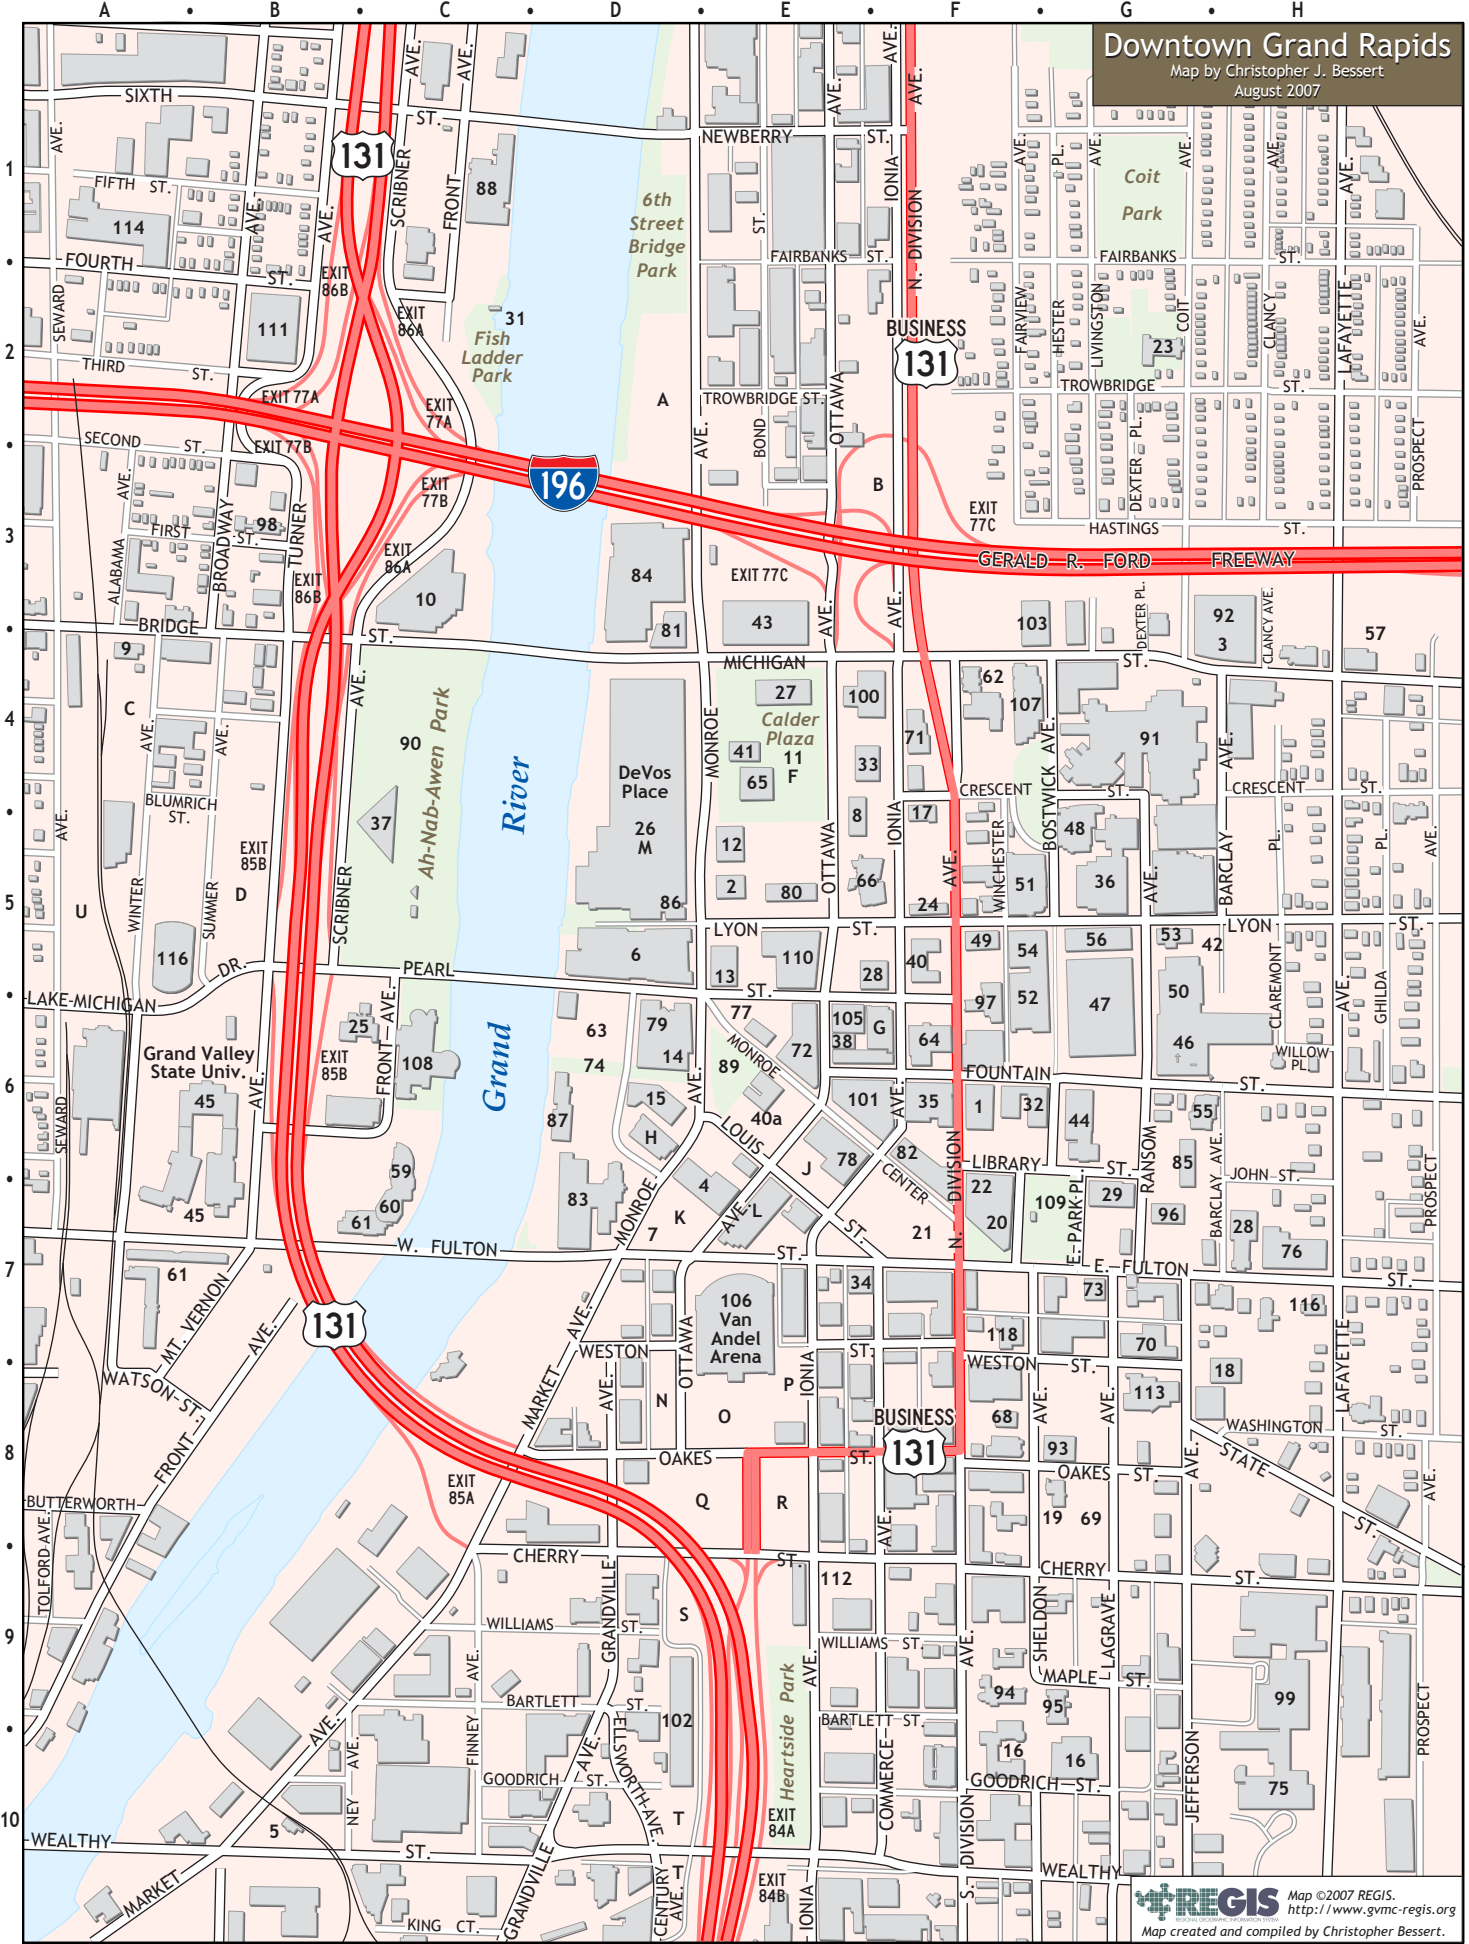

Downtown Grand Rapids

Map by Christopher J. Bessert
August 2007

Downtown Grand Rapids Map Building Location Key