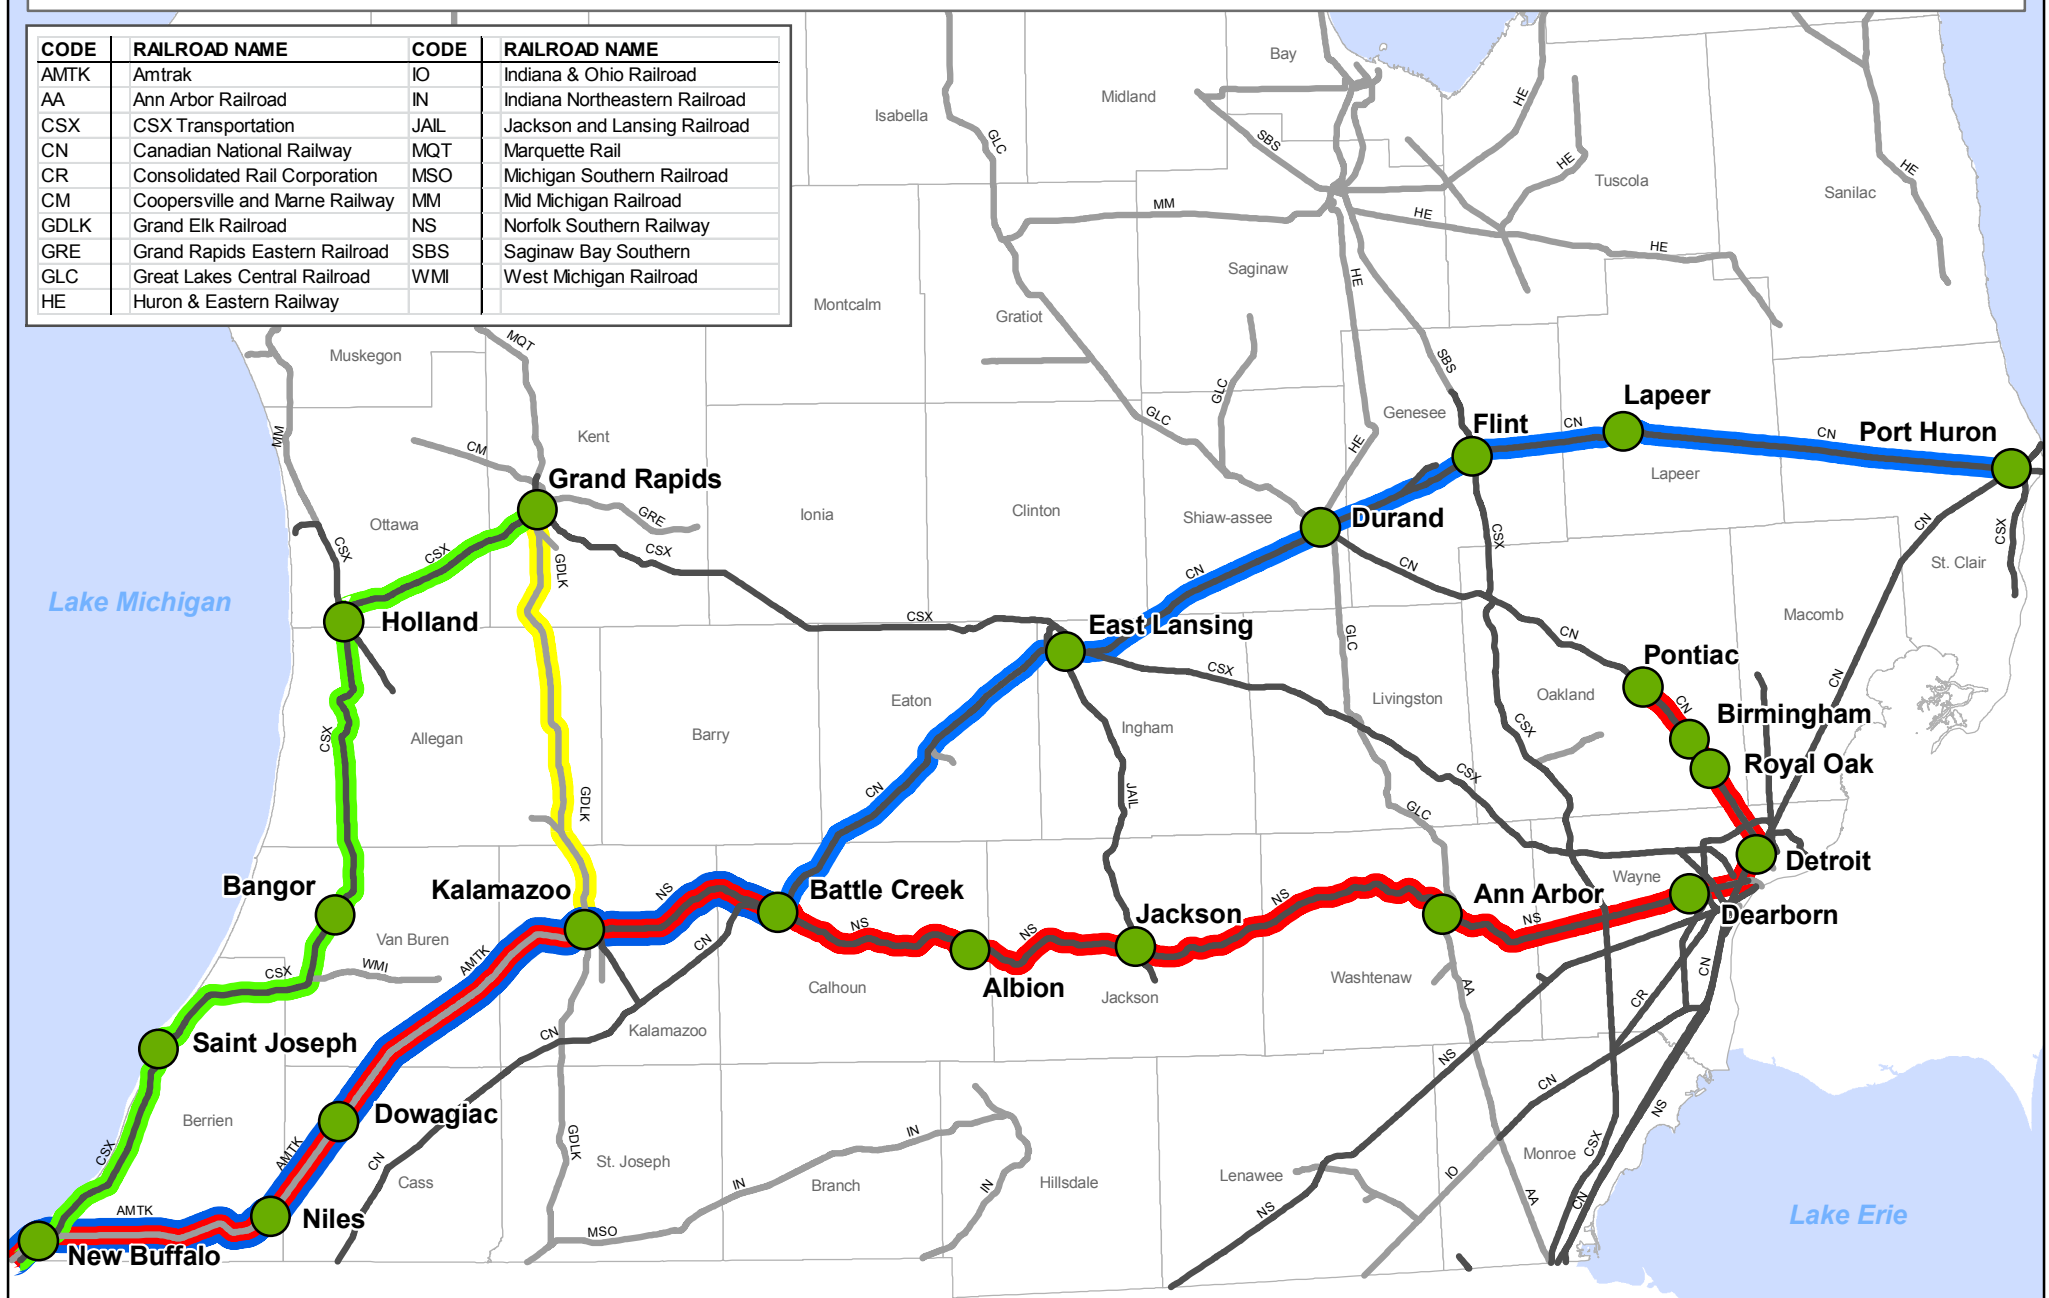

MICHIGAN RAILROADS : REGIONAL INTERCITY PASSENGER RAIL SYSTEM

CODE	RAILROAD NAME	CODE	RAILROAD NAME
AMTK	Amtrak	IO	Indiana & Ohio Railroad
AA	Ann Arbor Railroad	IN	Indiana Northeastern Railroad
CSX	CSX Transportation	JAIL	Jackson and Lansing Railroad
CN	Canadian National Railway	MQT	Marquette Rail
CR	Consolidated Rail Corporation	MSO	Michigan Southern Railroad
CM	Coopersville and Marne Railway	MM	Mid Michigan Railroad
GDLK	Grand Elk Railroad	NS	Norfolk Southern Railway
GRE	Grand Rapids Eastern Railroad	SBS	Saginaw Bay Southern
GLC	Great Lakes Central Railroad	WMI	West Michigan Railroad
HE	Huron & Eastern Railway		

LEGEND

Passenger Rail Stations	Identified Local Connection	Existing Passenger Rail Lines	Railroad Classification
● City Stations	■ Grand Elk Connector	■ Pere Marquette	— Class I Railroad
		■ Wolverine	— Non-Class I Rail
		■ Blue Water	
		■ Blue Water and Wolv.	