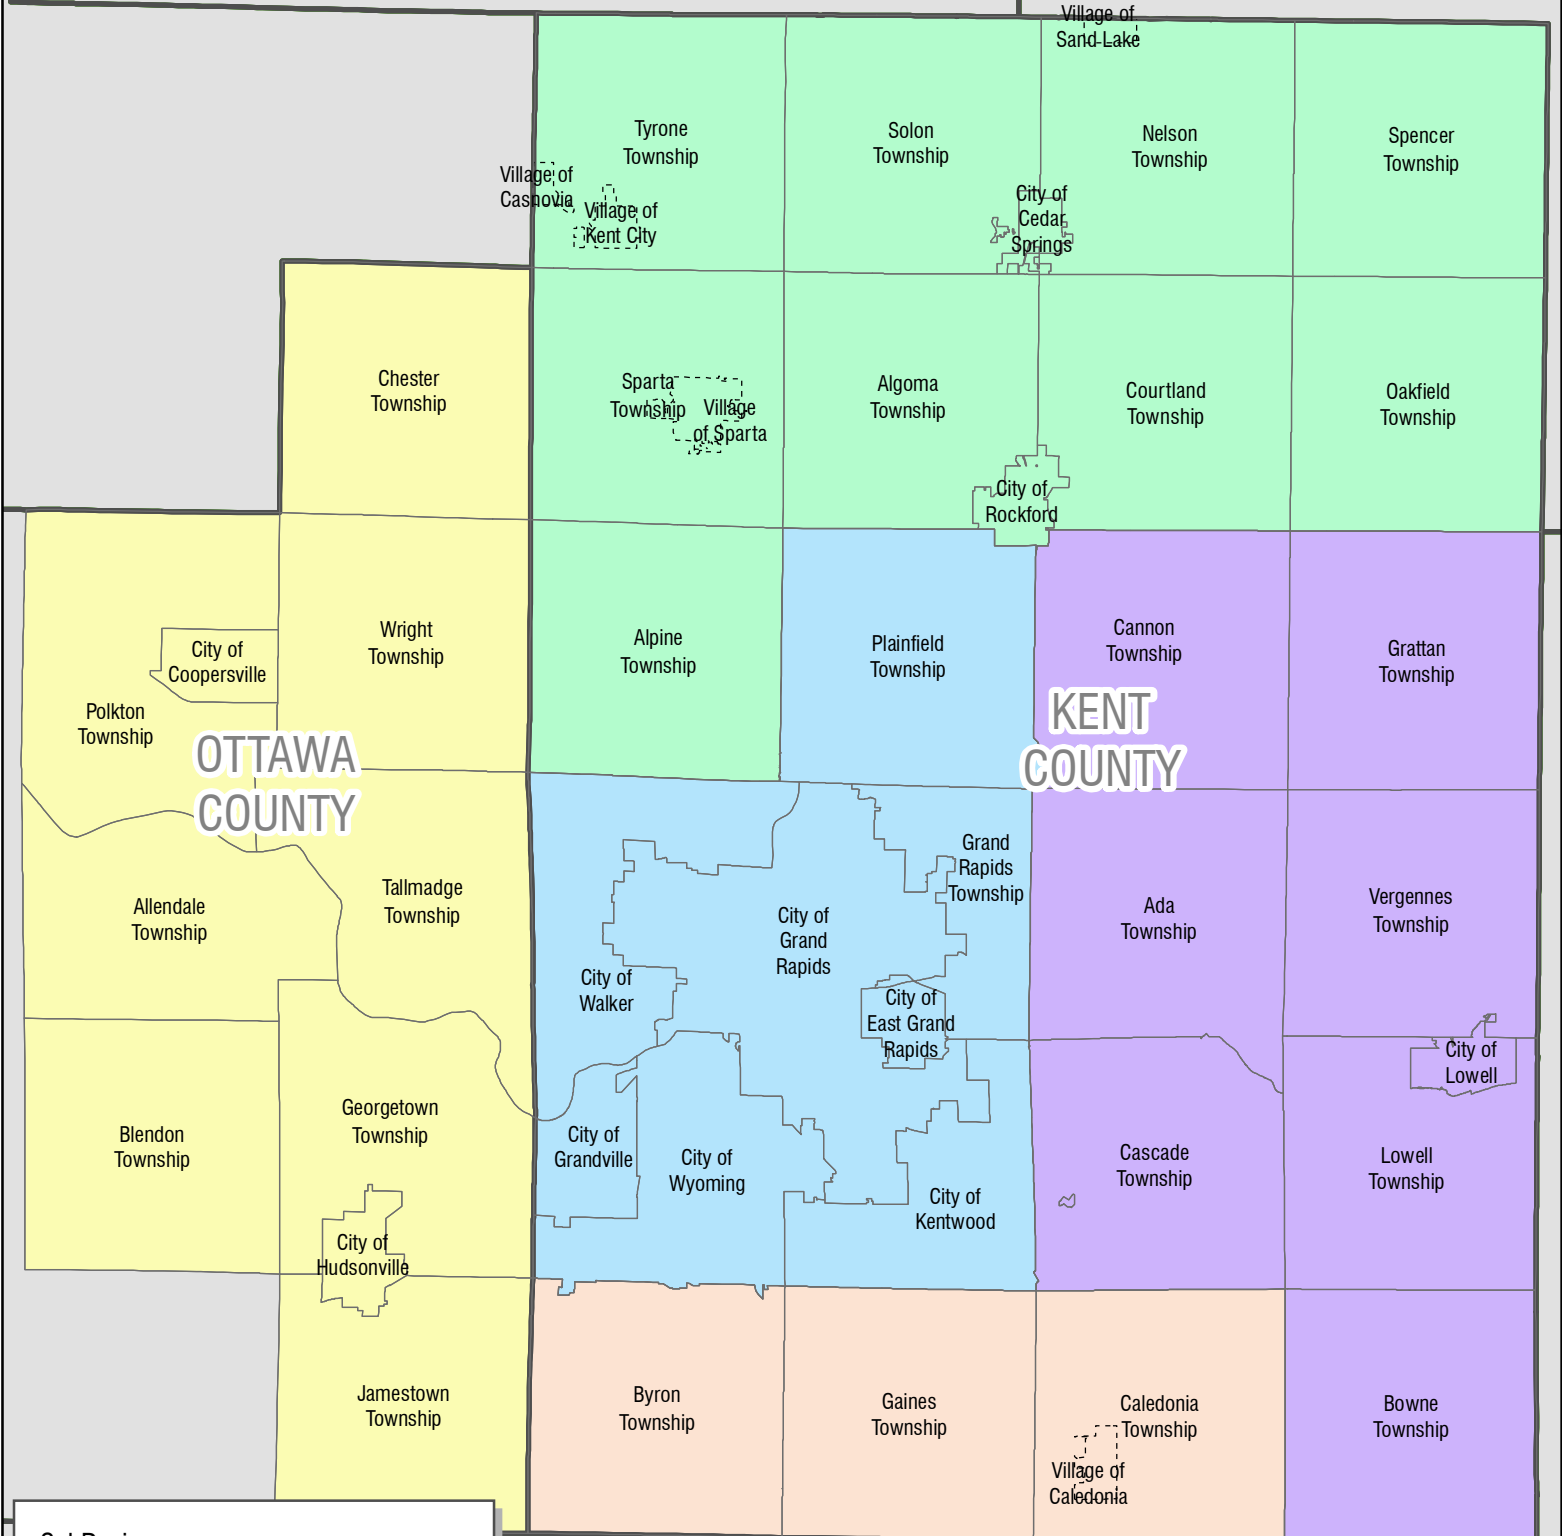

SubRegion Planning Association Boundaries

SubRegion

- East Metro Association
- Rogue River / Fruit Ridge Assoc
- South Belt Alliance
- Urban Metro Association
- West Metro Association