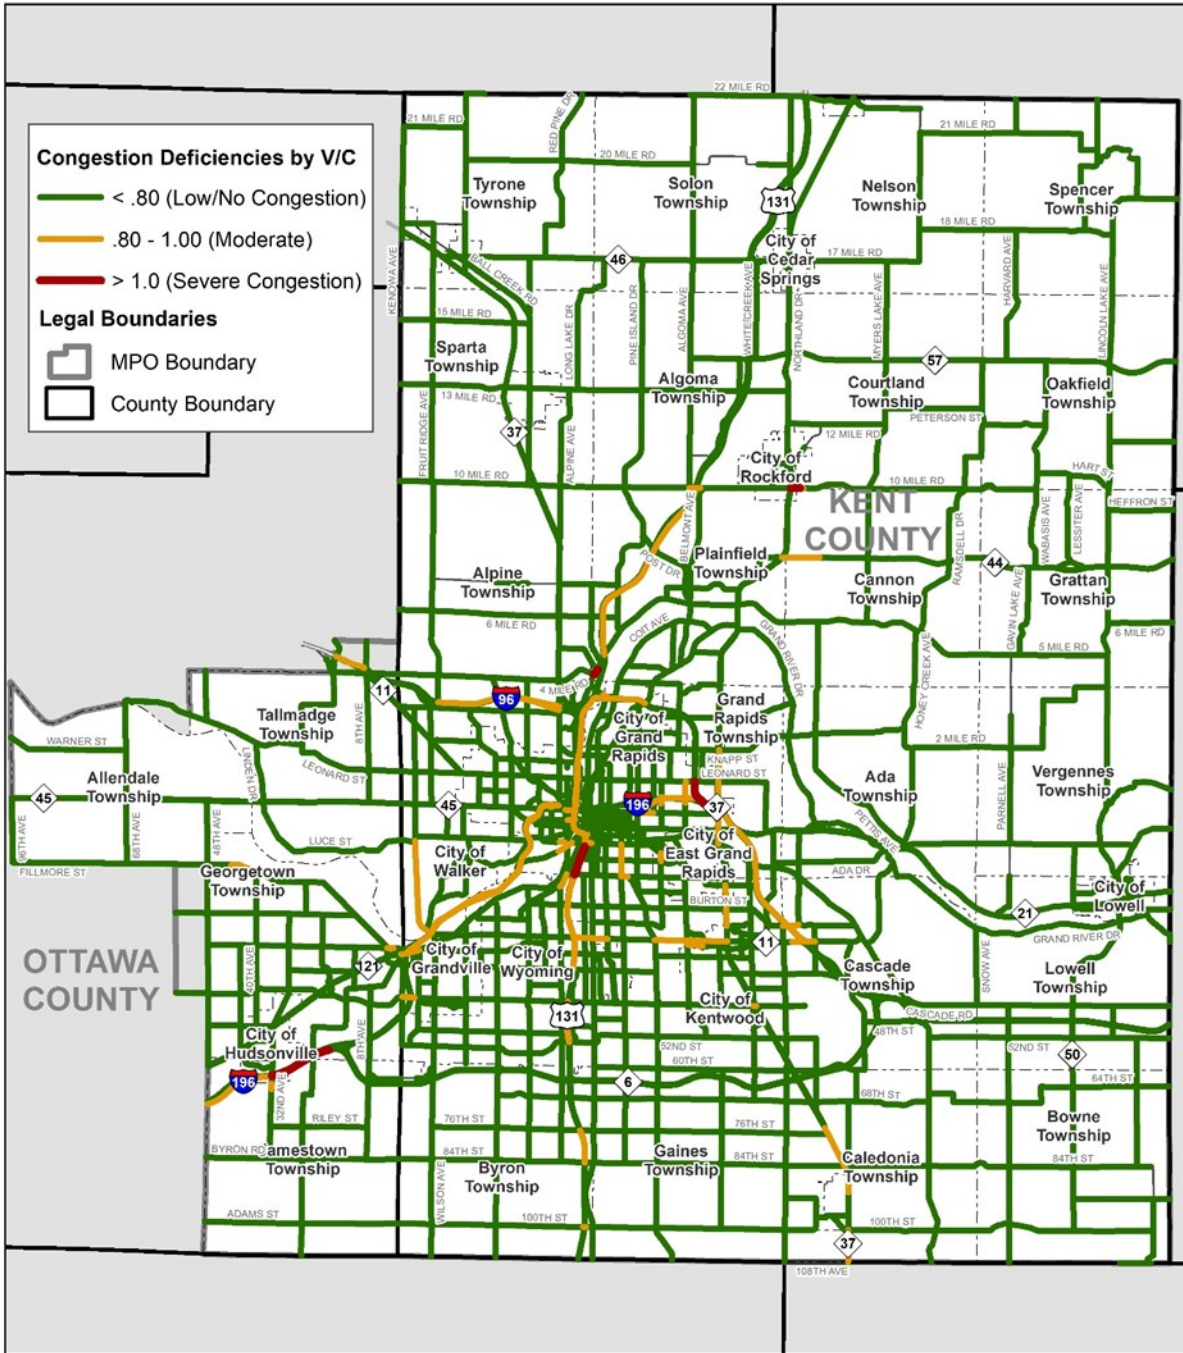

2019 AM Congestion by Volume/Capacity (V/C)

Disclaimer: GVMC makes no warranty or guarantee regarding maps or other information provided herein. GVMC assumes no liability for errors, omissions, or inaccuracies that result in any decisions made or action taken upon any maps or information presented.

2019 PM Congestion by Volume/Capacity (V/C)

Disclaimer: GVMC makes no warranty or guarantee regarding maps or other information provided herein. GVMC assumes no liability for errors, omissions, or inaccuracies that result in any decisions made or action taken upon any maps or information presented.

2050 AM Congestion by Volume/Capacity (V/C)

Disclaimer: GVMC makes no warranty or guarantee regarding maps or other information provided herein. GVMC assumes no liability for errors, omissions, or inaccuracies that result in any decisions made or action taken upon any maps or information presented.

2050 PM Congestion by Volume/Capacity (V/C)

Disclaimer: GVMC makes no warranty or guarantee regarding maps or other information provided herein. GVMC assumes no liability for errors, omissions, or inaccuracies that result in any decisions made or action taken upon any maps or information presented.