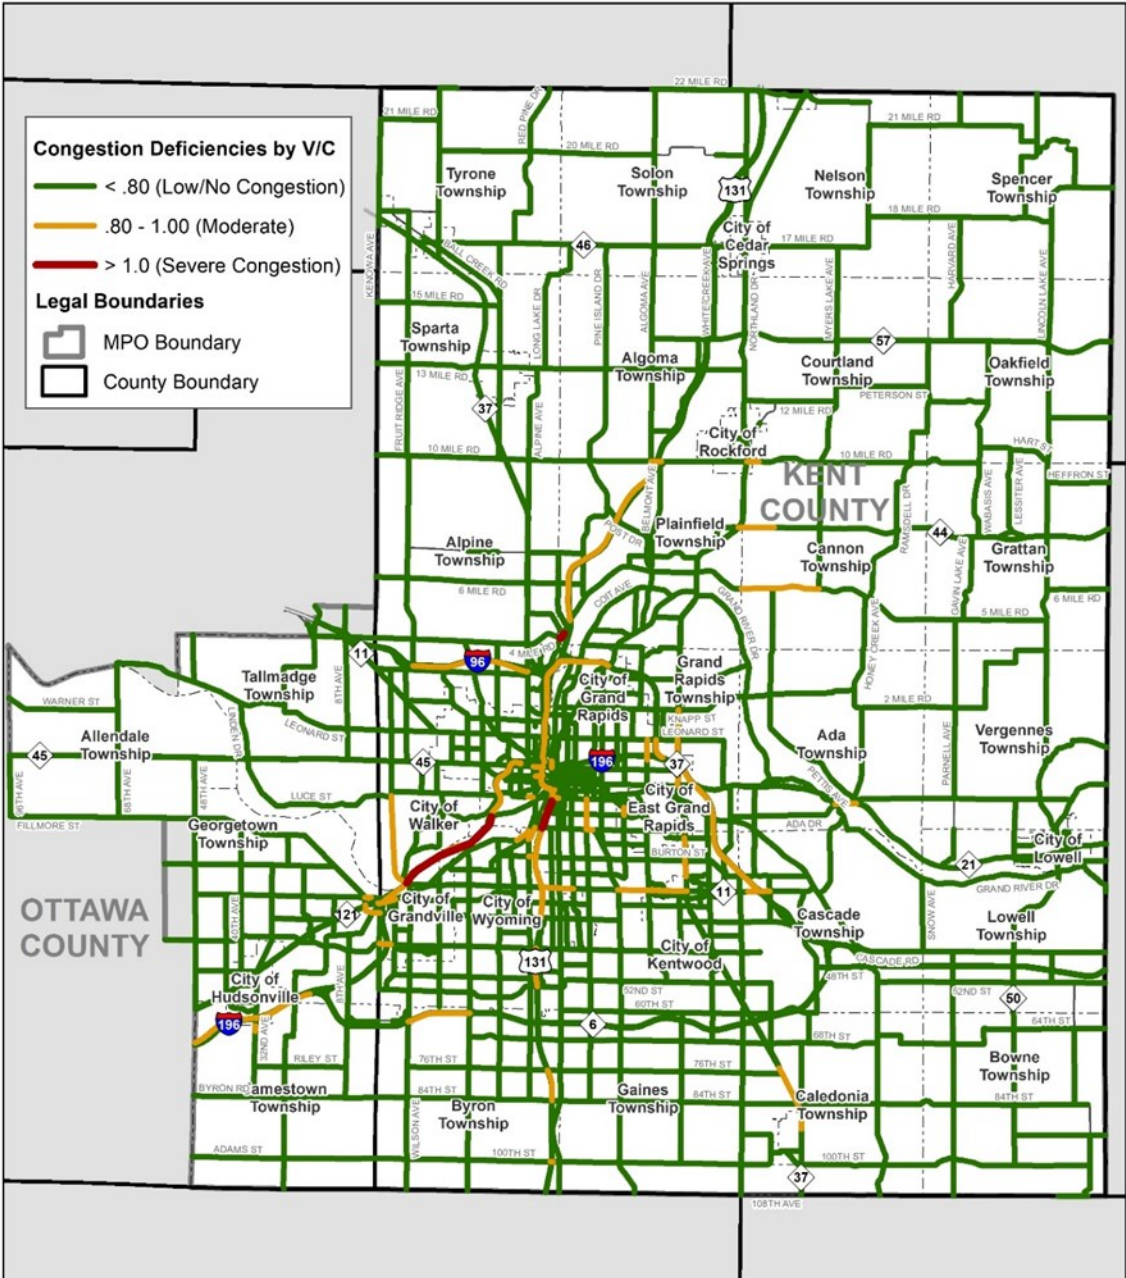

2019 AM Congestion by Volume/Capacity (V/C)