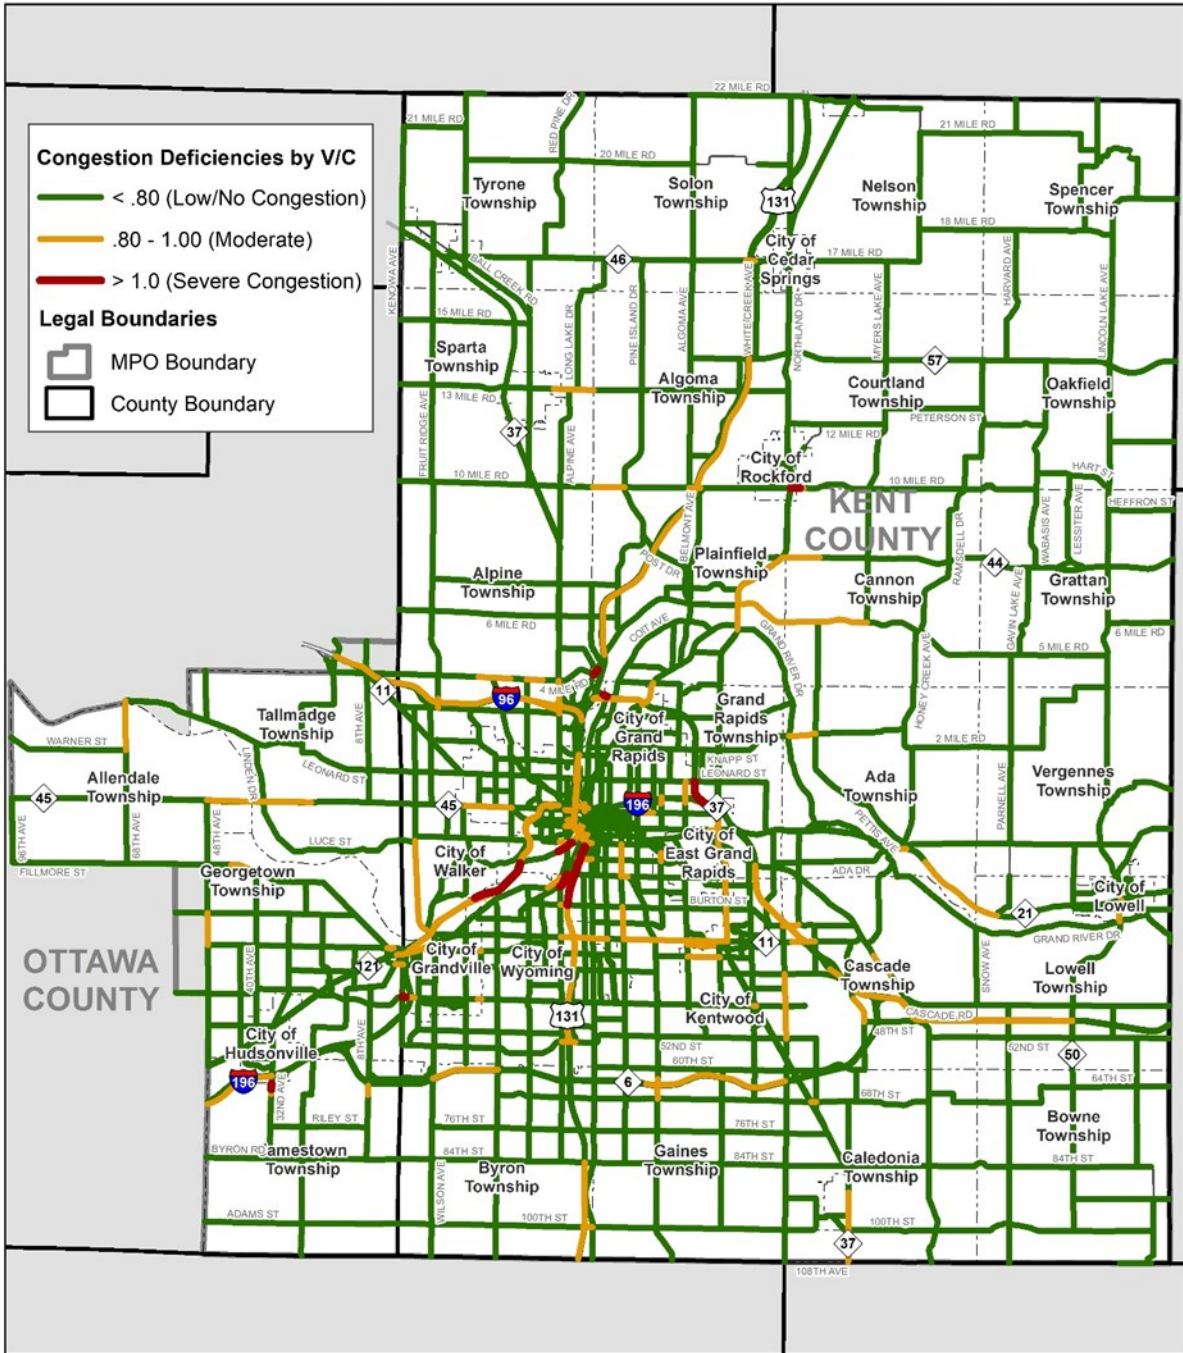

2019 AM Congestion by Volume/Capacity (V/C)

Disclaimer: GVMC makes no warranty or guarantee regarding maps or other information provided herein. GVMC assumes no liability for errors, omissions, or inaccuracies that result in any decisions made or action taken upon any maps or information presented.

2019 PM Congestion by Volume/Capacity (V/C)

Disclaimer: GVMC makes no warranty or guarantee regarding maps or other information provided herein. GVMC assumes no liability for errors, omissions, or inaccuracies that result in any decisions made or action taken upon any maps or information presented.

2050 AM Congestion by Volume/Capacity (V/C)

Disclaimer: GVMC makes no warranty or guarantee regarding maps or other information provided herein. GVMC assumes no liability for errors, omissions, or inaccuracies that result in any decisions made or action taken upon any maps or information presented.

2050 PM Congestion by Volume/Capacity (V/C)

Disclaimer: GVMC makes no warranty or guarantee regarding maps or other information provided herein. GVMC assumes no liability for errors, omissions, or inaccuracies that result in any decisions made or action taken upon any maps or information presented.