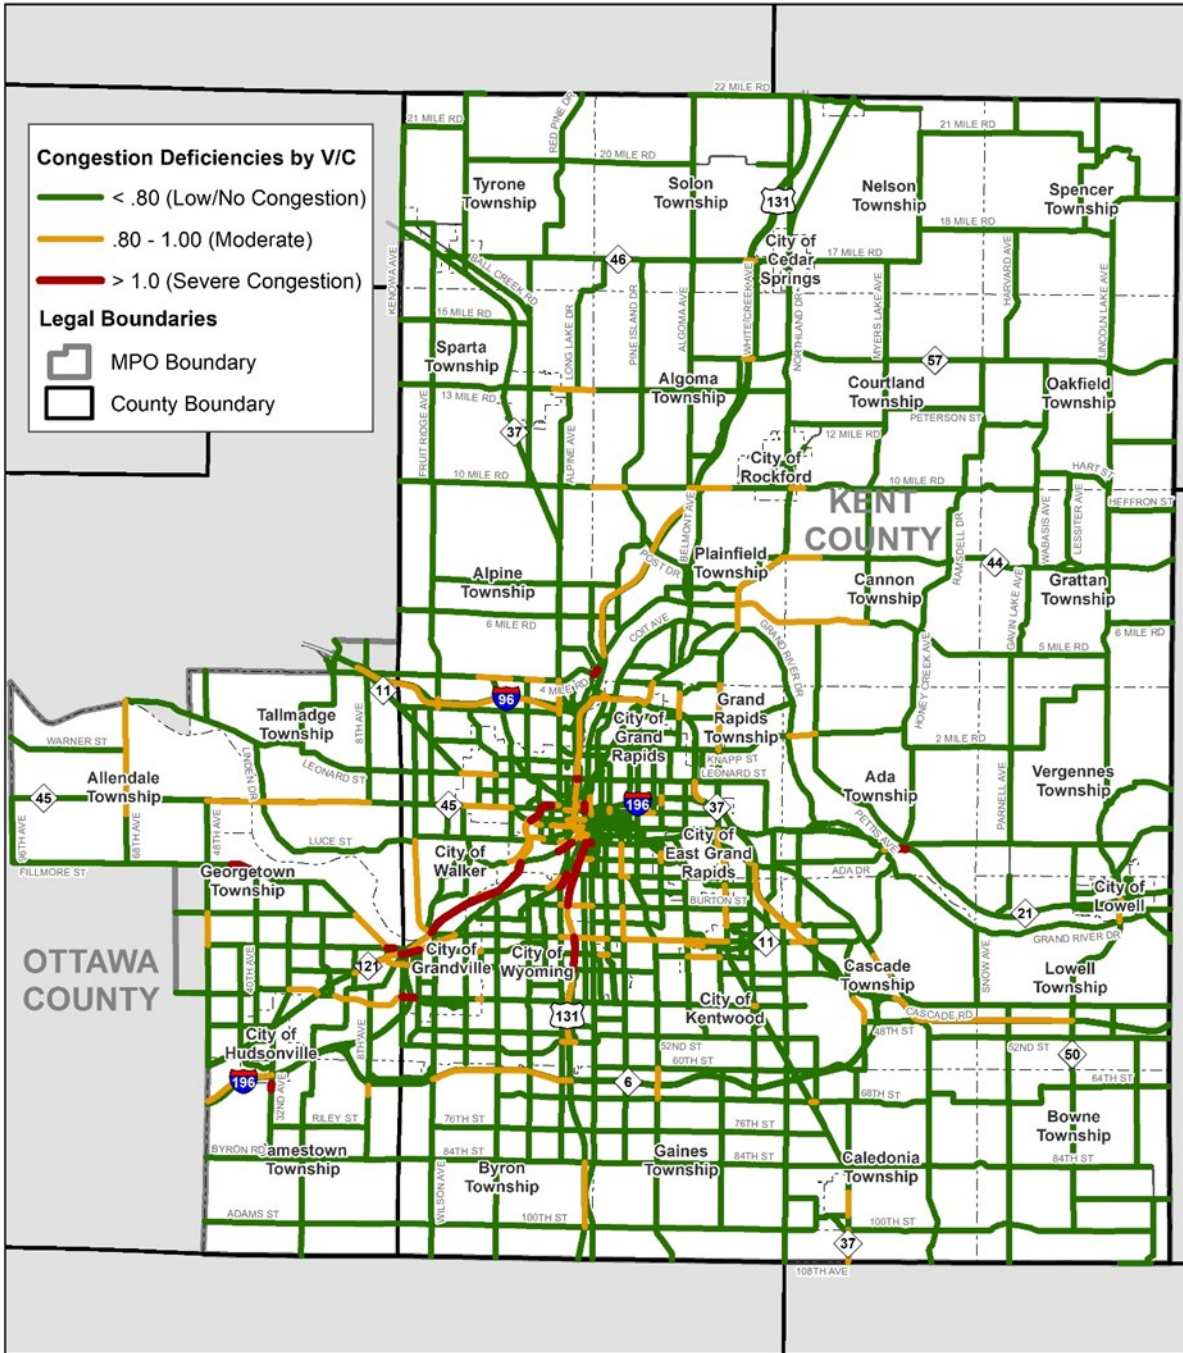

2019 AM Congestion by Volume/Capacity (V/C)

Disclaimer: GVMC makes no warranty or guarantee regarding maps or other information provided herein. GVMC assumes no liability for errors, omissions, or inaccuracies that result in any decisions made or action taken upon any maps or information presented.

2019 PM Congestion by Volume/Capacity (V/C)

Disclaimer: GVMC makes no warranty or guarantee regarding maps or other information provided herein. GVMC assumes no liability for errors, omissions, or inaccuracies that result in any decisions made or action taken upon any maps or information presented.

2050 AM Congestion by Volume/Capacity (V/C)

Disclaimer: GVMC makes no warranty or guarantee regarding maps or other information provided herein. GVMC assumes no liability for errors, omissions, or inaccuracies that result in any decisions made or action taken upon any maps or information presented.

2050 PM Congestion by Volume/Capacity (V/C)

Disclaimer: GVMC makes no warranty or guarantee regarding maps or other information provided herein. GVMC assumes no liability for errors, omissions, or inaccuracies that result in any decisions made or action taken upon any maps or information presented.